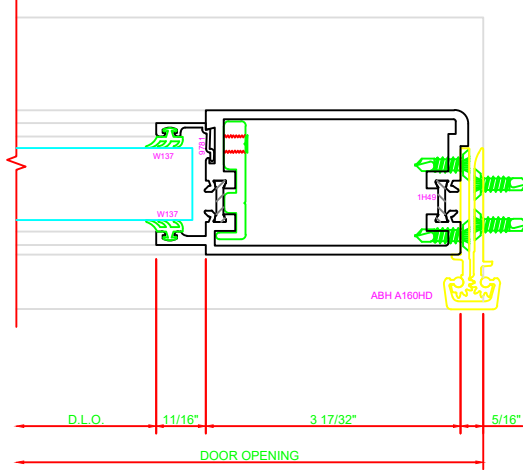

300	STILE
	S/A D302 FOR OFFSET PIVOTS

ERASE NOTE
BUTT HINGES CAN NOT BE USED WITH THERMASTILE DOORS

318	STILE
	S/A D302 FOR EFCO STANDARD ABH A160HD CONTINUOUS HINGE

ERASE NOTE
STANDARD CONTINUOUS HINGE AND STILE

100	TOP RAIL
	S/A D302

ERASE NOTE
TOP RAIL FOR SURFACE CLOSERS OR DORMA TYPE C.O.C., NOT LCN C.O.C.

200	BOTTOM RAIL
	S/A D302