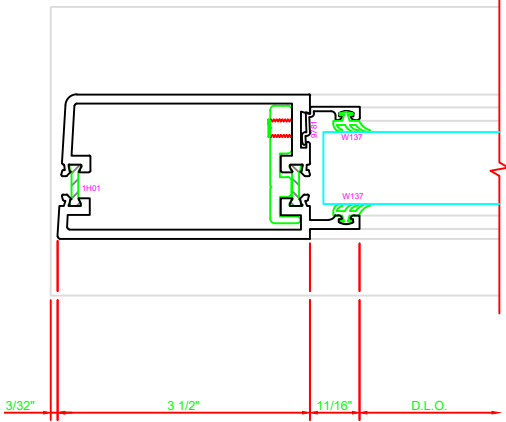

300	STILE
	S/A D302 FOR OFFSET PIVOTS

ERASE NOTE
BUTT HINGES CAN NOT BE USED WITH THERMASTILE DOORS

318	STILE
	S/A D302 FOR EFCO STANDARD ABH A160HD CONTINUOUS HINGE

ERASE NOTE
STANDARD CONTINUOUS HINGE AND STILE

100	TOP RAIL
	S/A D302

ERASE NOTE
TOP RAIL FOR SURFACE CLOSERS OR DORMA TYPE C.O.C., NOT LCN C.O.C.

200	BOTTOM RAIL
	S/A D302