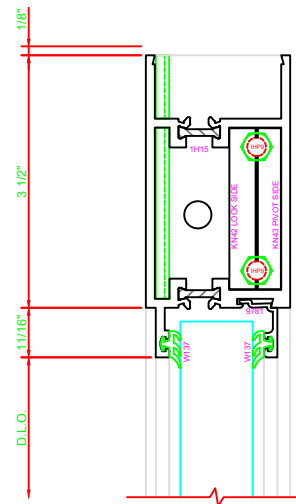

300	STILE
	S/A D302 FOR OFFSET PIVOTS

ERASE NOTE
BUTT HINGES CAN NOT BE USED WITH THERMASTILE DOORS

318	STILE
	S/A D302 FOR EFCO STANDARD ABH A160HD CONTINUOUS HINGE

ERASE NOTE
STANDARD CONTINUOUS HINGE AND STILE

100	TOP RAIL
	S/A D302

ERASE NOTE
TOP RAIL FOR SURFACE CLOSERS OR DORMA TYPE C.O.C., NOT LCN C.O.C.

200	BOTTOM RAIL
	S/A D302