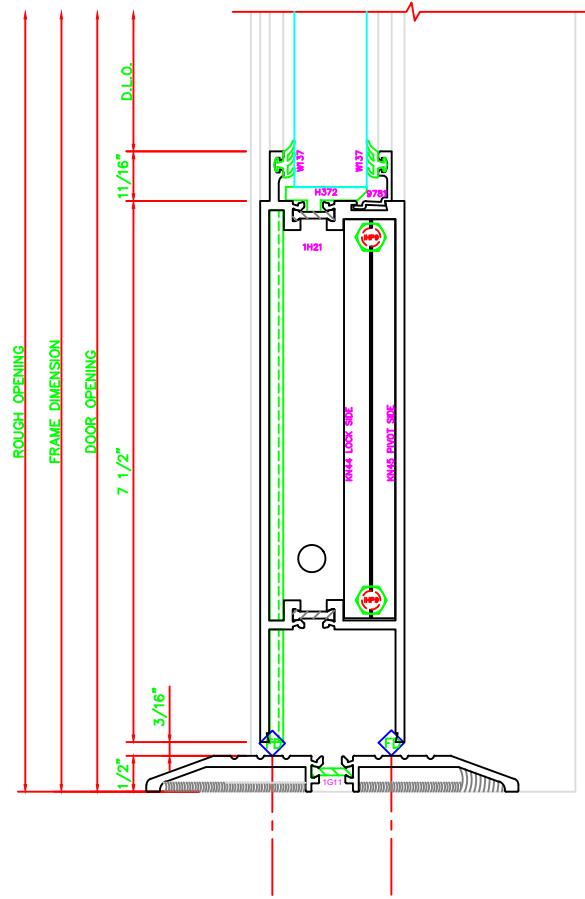

300	STILE
	S/A D302 FOR OFFSET PIVOTS

ERASE NOTE
BUTT HINGES CAN NOT BE USED WITH THERMASTILE DOORS

318	STILE
	S/A D302 FOR EFCO STANDARD ABH A160HD CONTINUOUS HINGE

ERASE NOTE
STANDARD CONTINUOUS HINGE AND STILE

100	TOP RAIL
	S/A D302

ERASE NOTE
TOP RAIL FOR SURFACE CLOSERS OR DORMA TYPE C.O.C., NOT LCN C.O.C.

200	BOTTOM RAIL
	S/A D302